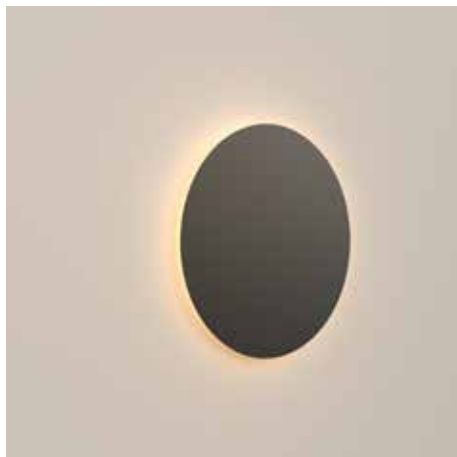

Eclipse

aluminio 45

EC02-02

Blanco semimate

EC02-03

Negro semimate

Especificaciones generales

Lámpara de pared o techo

Luz indirecta

Pantalla de aluminio

Cuerpo de acero

Industria Argentina