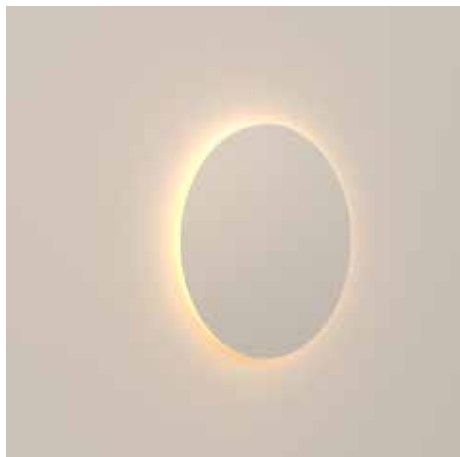

Eclipse

aluminio 45

EC02-02

Blanco semimate

EC02-03

Negro semimate

Especificaciones generales

Lámpara de pared o techo

Luz indirecta

Pantalla de aluminio

Cuerpo de acero

Industria Argentina